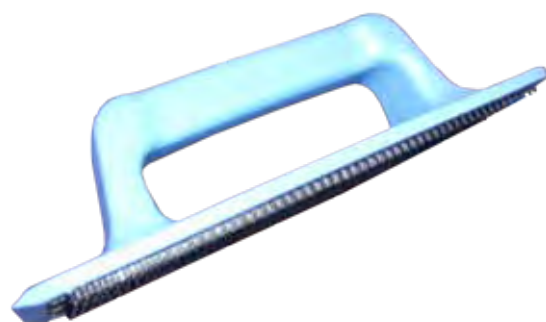

by IPC Euromop

Part No.	Size (mm)	Material	Description	Colour
2540040	400	Acrylic	Acrylic Dust Mop Replacement with Pockets	Blue
2540060	600			

Part No.	Size (mm)	Material	Description	Colour
2510040	400	Cotton/Polyester	Std Dust Mop Replacement with Pockets	White
2510060	600			
2510080	800			
2510100	1000			

Part No.	Size (mm)	Material	Description
4080040	400	Steel/Plastic	Plastic Split Frame Sweeper
4080060	600		
4080080	800		
4080100	1000		

Part No.	Size (mm)	Material	Description	Colour
4071002.15	400 x 110	Plastic/Polypropilene	Sani Simple Frame	Blue/Grey

Part No.	Size (mm)	Material	Description	Colour
5070431	430 / 17inches	Polyester/Cotton	Bonnet Mop with Looped Ends	White

Part No.	Size (mm)	Material	Description	Colour
7150010.15	230	Plastic/Polypropilene	Swivel Handle Pad Holder	Blue
7150011.15			Hand Handle Pad Holder	Blue

Part No.	Size (mm)	Description	Colour
4503001	1300 x 22	Varnished Handle	Red

Part No.	Description	Colour
7152001	Outer Tube Brush	Grey
3001005	Dustbin Fasty with Handle	Grey
3001004	Broom Fasty with Handle	Grey