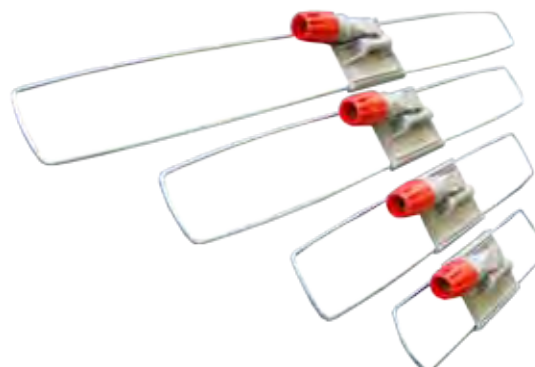

by IPC Euromop

Part No.	Size (mm)	Material	Description	Colour
2540040	400	Acrylic	Acrylic Dust Mop Replacement with Pockets	Blue
2540060	600			

Part No.	Size (mm)	Material	Description	Colour
2510040	400	Cotton/Polyester	Std Dust Mop Replacement with Pockets	White
2510060	600			
2510080	800			
2510100	1000			

Part No.	Size (mm)	Material	Description
4080040	400	Steel/Plastic	Plastic Split Frame Sweeper
4080060	600		
4080080	800		
4080100	1000		

Part No.	Size (mm)	Material	Description	Colour
4071002.15	400 x 110	Plastic/Polypropilene	Sani Simple Frame	Blue/Grey

Part No.	Size (mm)	Material	Description	Colour
5070431	430 / 17inches	Polyester/Cotton	Bonnet Mop with Looped Ends	White

Part No.	Size (mm)	Material	Description	Colour
7150010.15	230	Plastic/Polypropilene	Swivel Handle Pad Holder	Blue
7150011.15			Hand Handle Pad Holder	Blue

Part No.	Size (mm)	Description	Colour
4503001	1300 x 22	Varnished Handle	Red

Part No.	Description	Colour
7152001	Outer Tube Brush	Grey
3001005	Dustbin Fasty with Handle	Grey
3001004	Broom Fasty with Handle	Grey