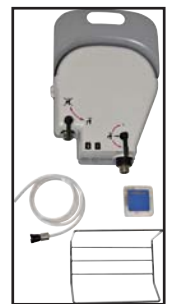

Cleaning Equipment

- High Pressure Cleaners
 - Stationary
 - Trolley Mounted
 - Wall Mounted
 - Trailer Mounted
- Pump/Motor Combinations
- Spare Parts
- Bare Pumps
- Accessories
- HP & LP Hoses

Single and multi point fixed installations for hot or cold water high pressure washing in hatcheries, broiler houses, abattoirs, dairies, workshops, etc.

Fixed Foaming & Washing Systems

- Fully stainless steel manual and retractable high and low pressure hose reels.
- Food grade hose.
- Stainless steel portable and wall mounted foamers and sanitizers.

- Stainless steel foam lances
- Stainless steel quick release couplers & nipples
- Stainless steel rubber protected ball valves
- RB65 low pressure wash down guns