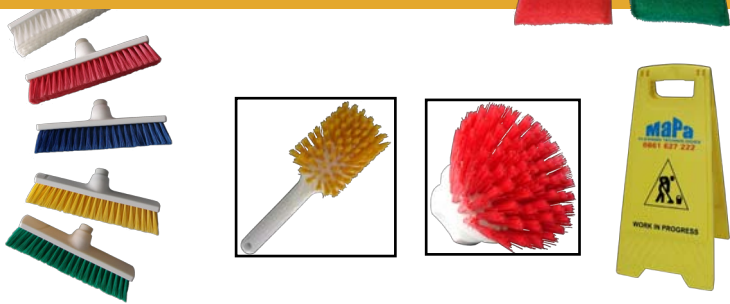

The MaPa MSU is a simple solution to sanitizing. The MSU can be used to accurately dose detergents into the water stream providing a cost effective way of controlling chemical and water usage. The MSU is suitable for the sanitizing of walls, floors, process equipment and vehicles.

POULTRY

Cleaning Equipment

Complete cleaning equipment solutions.....

and one company that brings it all together!

www.mapa.co.za

Hygiene Brushware & Equipment

Top of the range HACCP approved (Hazard Analysis Critical Control Point) colour coded hygiene brushware.

Nylon bristle for thermal and mechanical strength
 Polyester bristle which exceeds nylon bristle performance for elasticity, water absorption, heat and chemical resistance.

PP fibre - soft - for low water absorption, high chemical resistance and lower heat resistance.

Food grade rubber squeegees with less than 1% water absorption.

Aluminium handles with robust connection to head with 65 Kg bending strength.

Available in five different bristle colours.
 Colour coded wall hanging brackets.