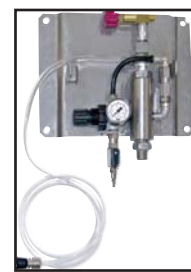

Cleaning Equipment

- High Pressure Cleaners
 - Stationary
 - Trolley Mounted
 - Wall Mounted
 - Trailer Mounted
- Pump/Motor Combinations
- Spare Parts
- Bare Pumps
- Accessories
- HP & LP Hoses

Single and multi point fixed installations for hot or cold water high pressure washing in hatcheries, broiler houses, abattoirs, dairies, workshops, etc.

Fixed Foaming & Washing Systems

- Fully stainless steel manual and retractable high and low pressure hose reels.
- Food grade hose.
- Stainless steel portable and wall mounted foamers and sanitizers.

- Stainless steel foam lances
- Stainless steel quick release couplers & nipples
- Stainless steel rubber protected ball valves
- RB65 low pressure wash down guns